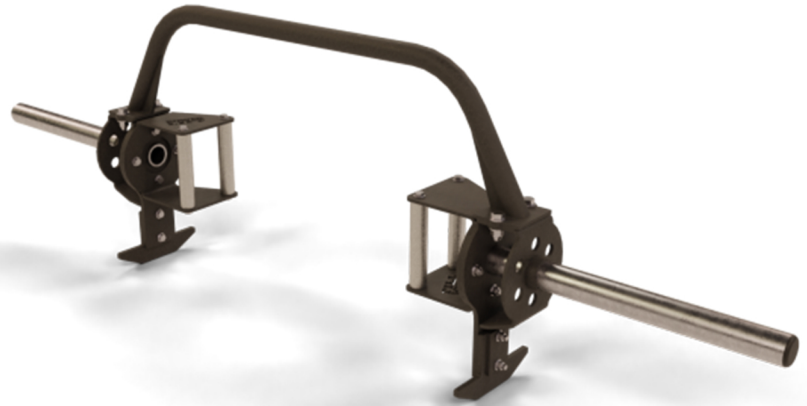

POWER LIFT®

POWERFUL IDEAS FOR POWERFUL RESULTS

OPEN ENDED TRAP BAR

The Open Ended Trap Bar has an open-sided frame to allow users to step in and out of the bar with ease. The bar can be used for a variety of movements including; lunges and carries.

KEY FEATURES:

- Knurled center portion
- 1 1/4" knurled handles

Overall Dimensions:

76 31/32" (L) x 23 1/2" (H)

68 lbs. (Empty Weight)

Part Number:

18883A

powerliftusa.com